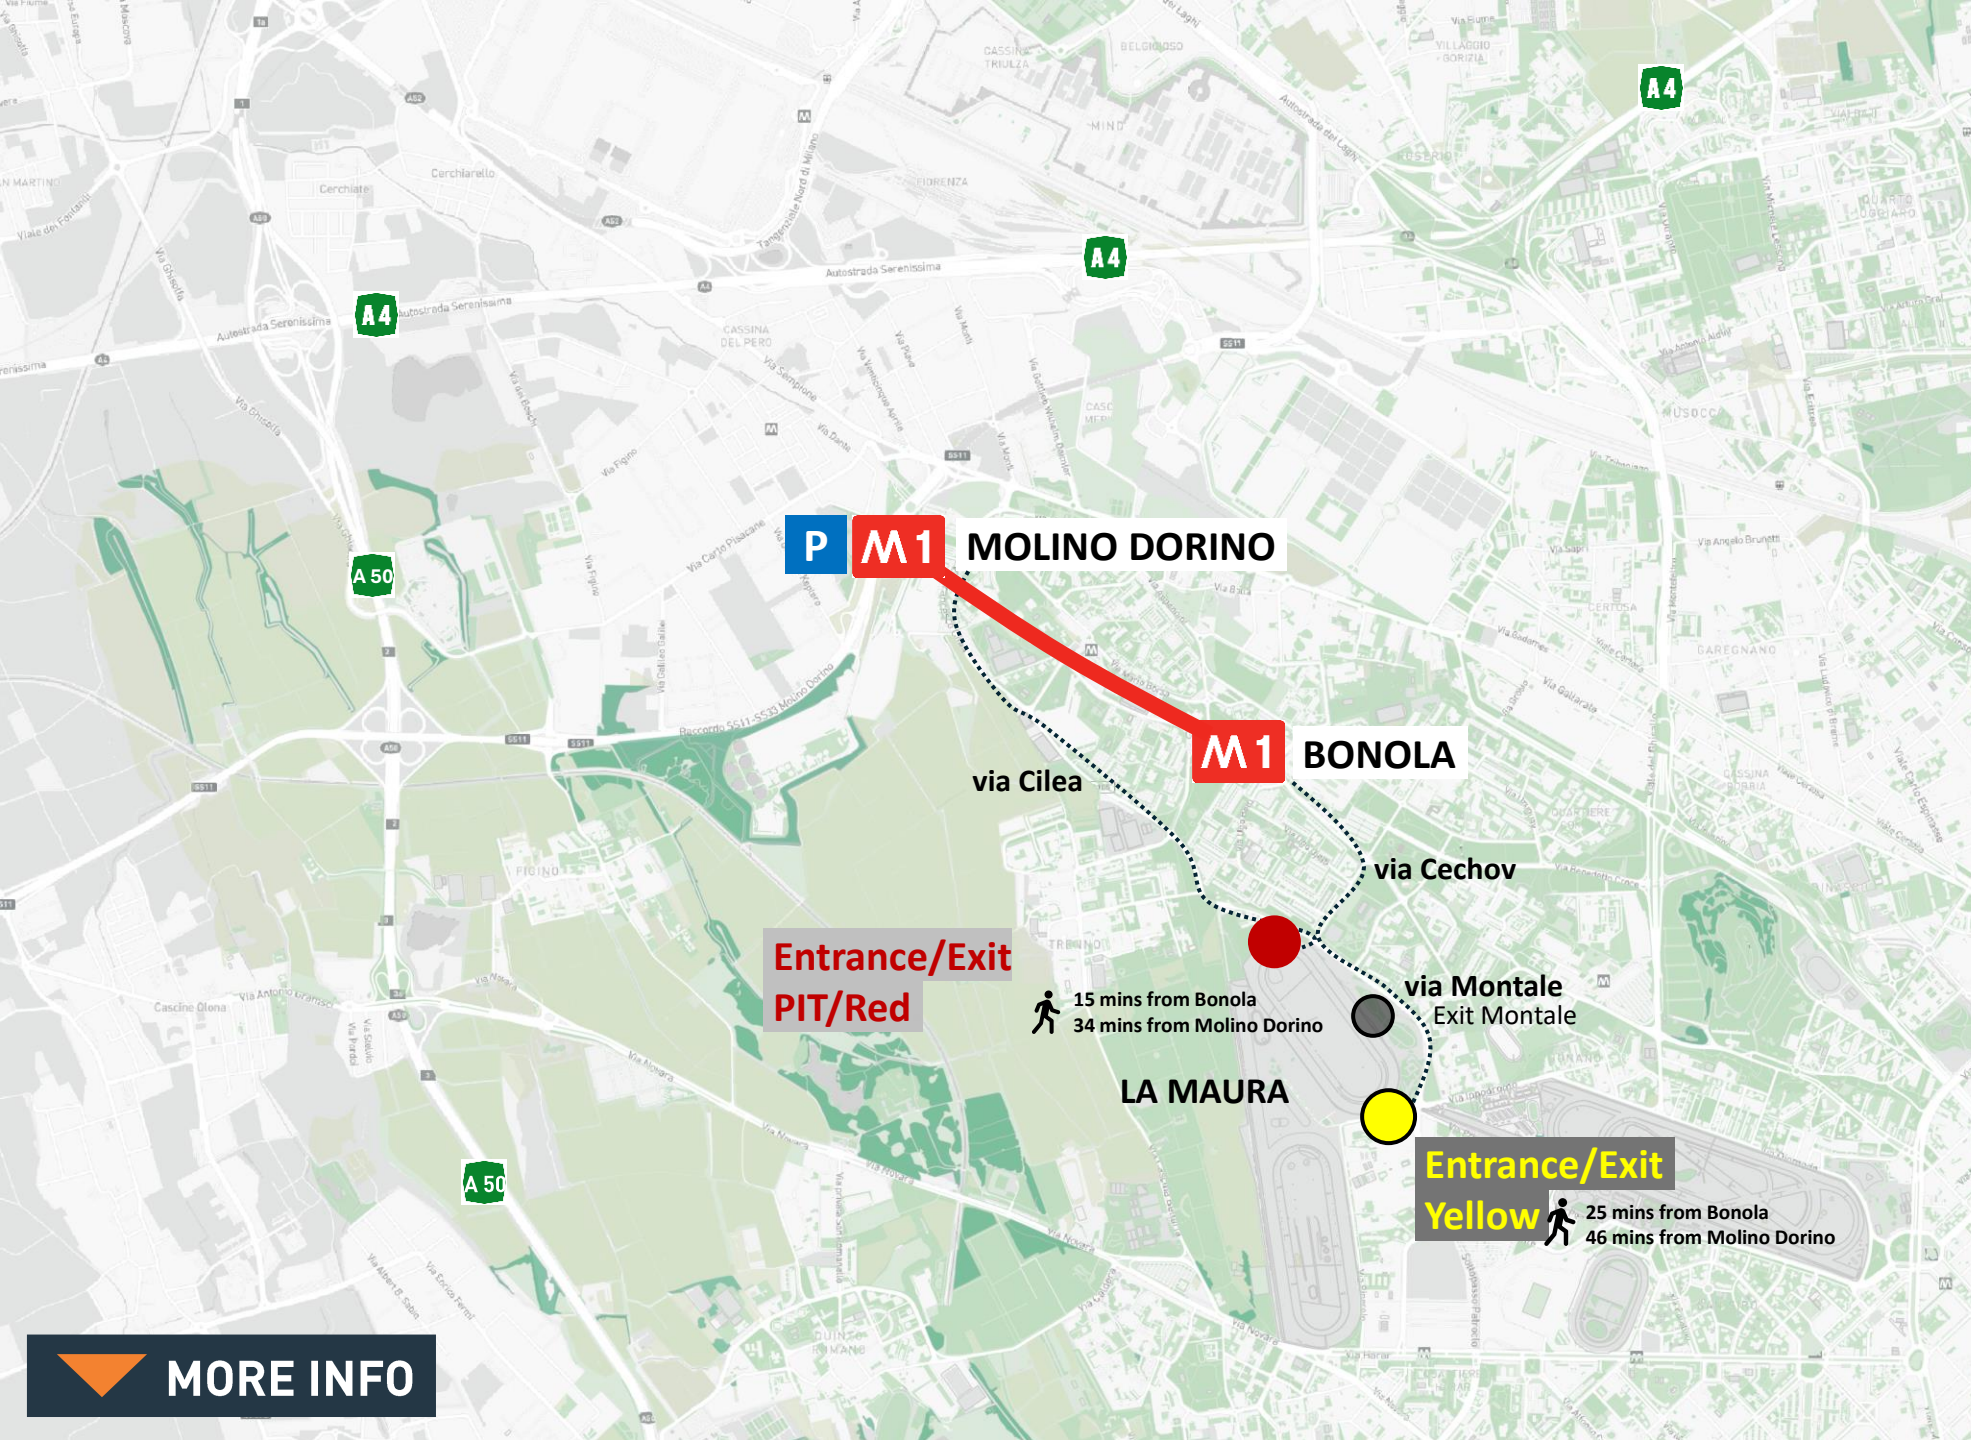

MOLINO DORINO PARKING AND BACK

1:47 am

**LAST DEPARTURE
FROM BONOLA TO
MOLINO DORINO**

ATM

ACCESSIBILITY
CHECK THE STATUS OF
LIFTS AND STAIRLIFTS

isb.atm.it

AVOID THE TICKET LINE
TAP YOUR CREDIT CARD
ON THE READER
TO ENTER THE METRO

**ATM Milano
Official App**

**REAL TIME UPDATES
AND MAPS,
TIMETABLES, TICKETS**