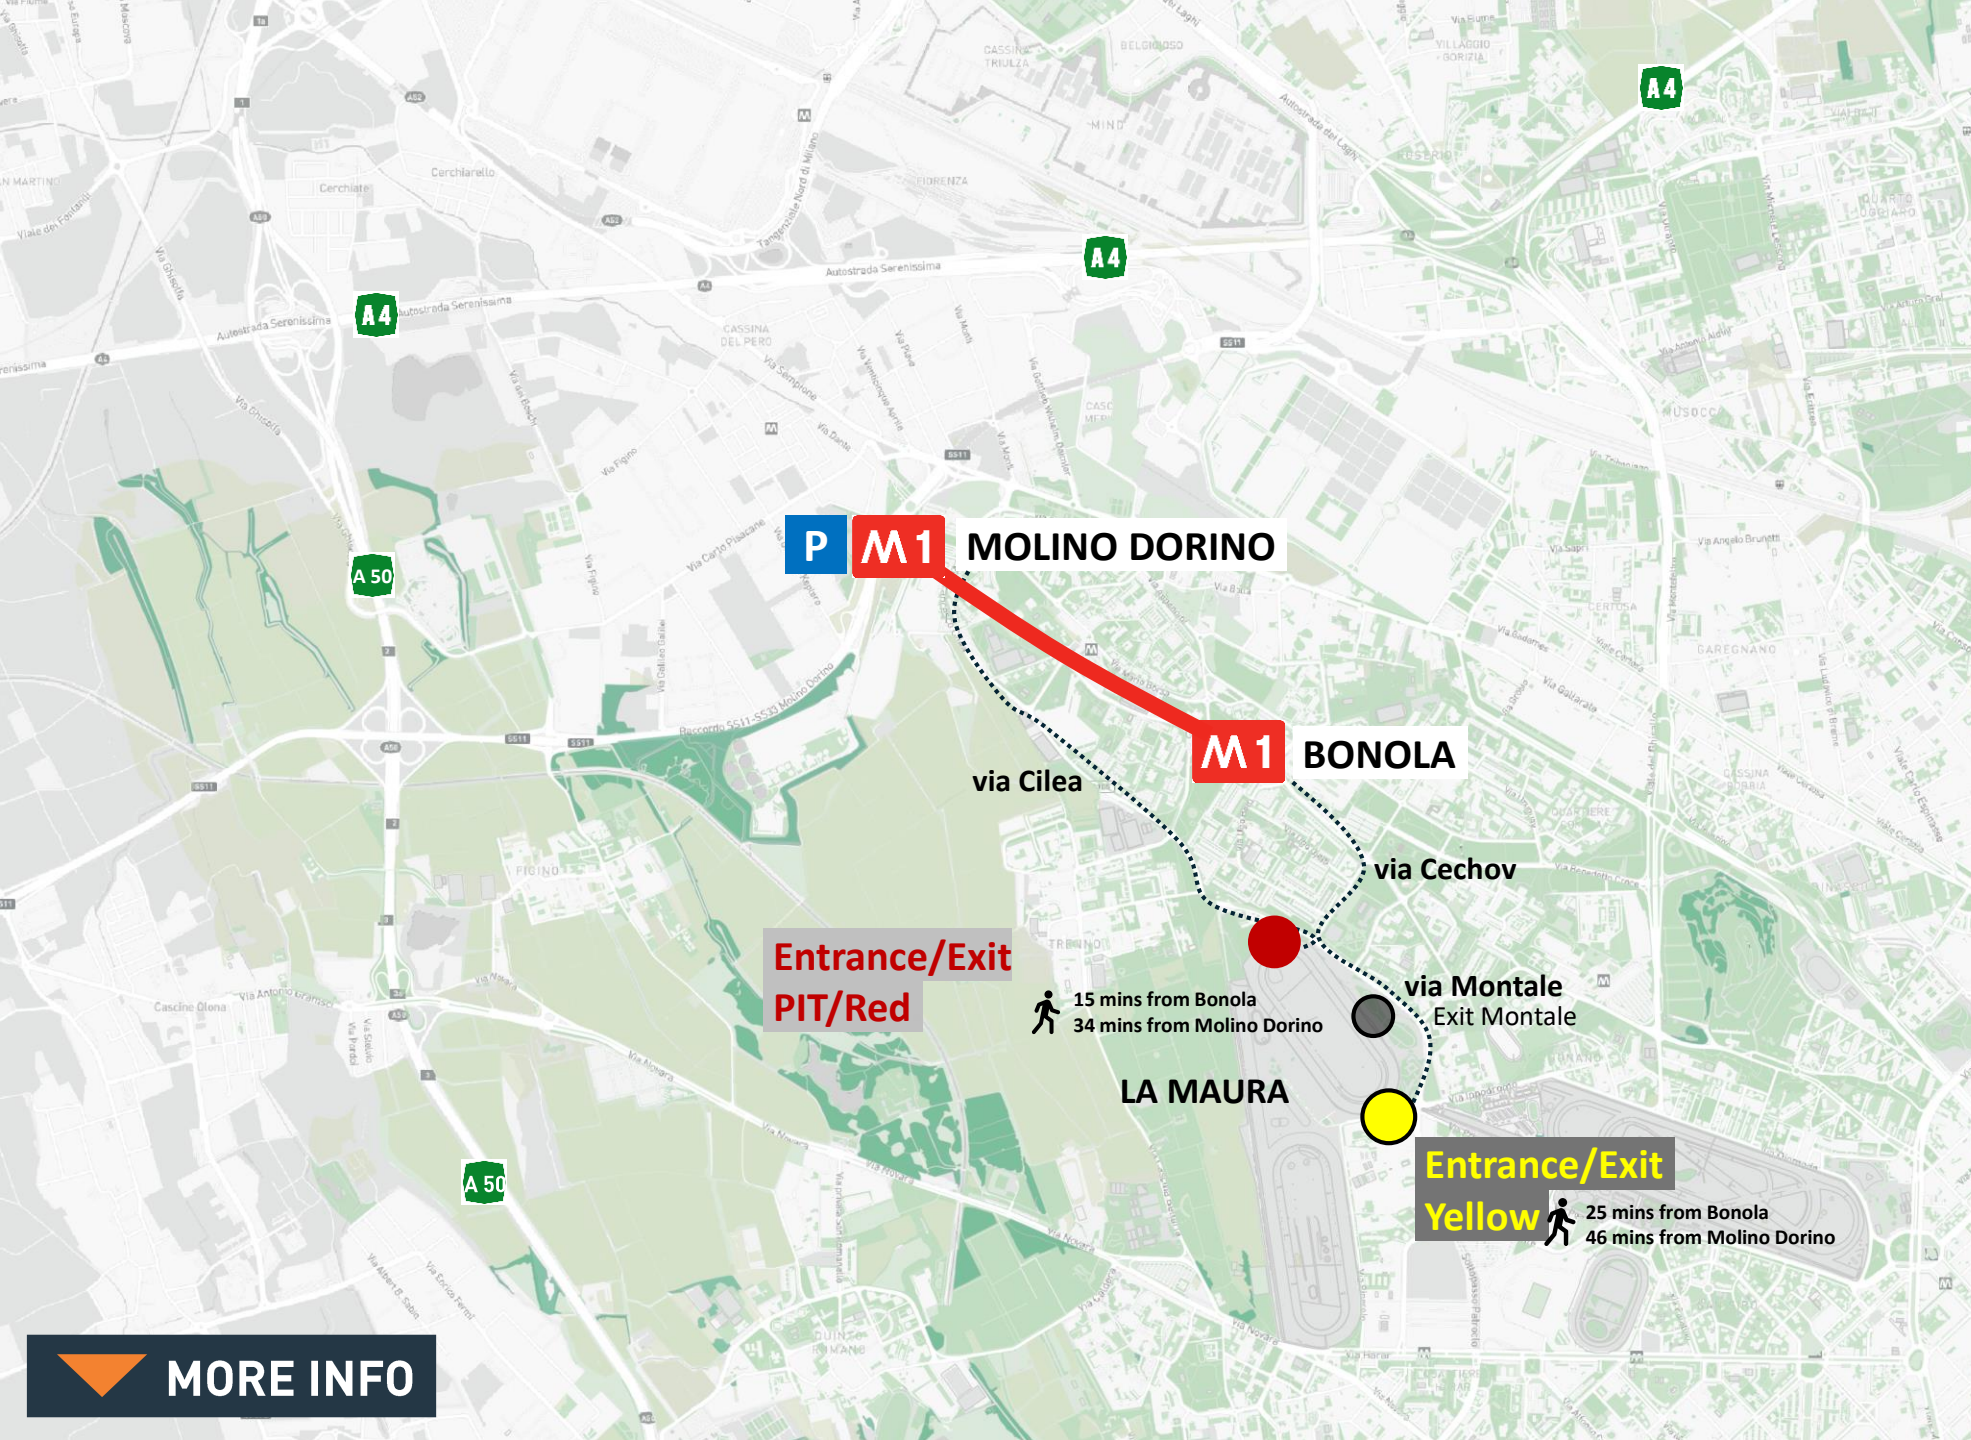

MOLINO DORINO PARKING AND BACK

1:47 am

**LAST DEPARTURE
FROM BONOLA TO
MOLINO DORINO**

 **MORE INFO**

ATM

ACCESSIBILITY
CHECK THE STATUS OF
LIFTS AND STAIRLIFTS

isb.atm.it

**AVOID THE QUEUE
FOR TICKETS**
PAY AT THE TURNSTILES
WITH CREDIT
OR DEBIT CARDS

**ATM Milano
Official App**

**REAL TIME UPDATES
AND MAPS,
TIMETABLES, TICKETS**